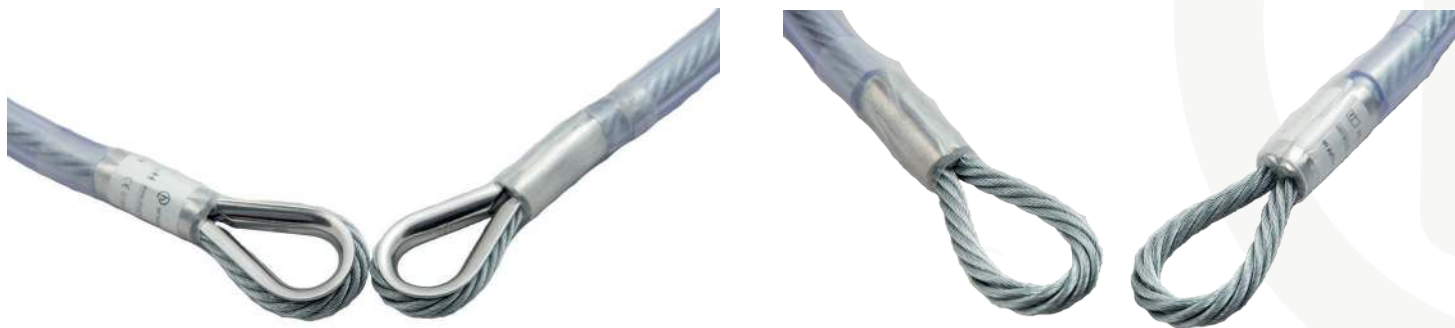

Wire Anchor Sling WASG / WASS

Product Description

WASG/WASS is the range of wire anchor slings from At Height Ltd. These products are designed and tested to EN795:B for one person use and to PD CEN/TS 16415:2013 for two person use in the event of a rescue. Each WAS is covered in a clear heavy duty PVC tubing and is individually serial numbered. Can be EAZYID enabled.

WASGxxx

*WASG supplied with soft eye or thimble eye
Wire Cable Type 7mm Galvanised Wire
Overall Length 0.5m / 1m / 1.5m / 2m / 3m / 4m

WASSxxx

*WASS supplied with thimble eye only
Wire Cable Type 8mm Stainless Steel Wire
Overall Length 1m / 2m